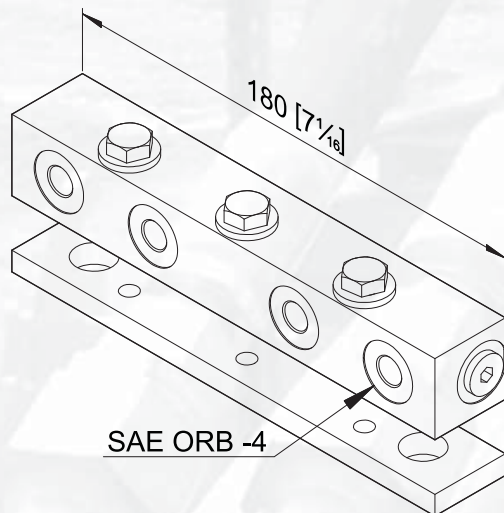

RETURN BLOCK

- Coupler Hose Turnaround Block and Bracket
- Organize your Coupler Hoses
- Minimize stress on the Hoses

604-888-9020
sales@vanedequipment.com

COUPLER BLOCK KBB-5810

- SAE ORB -4 Ports
- Back Plate for clean welding

COUPLER BLOCK KBB-5820

- SAE OBR -6 Ports
- Bolt-On Bracket